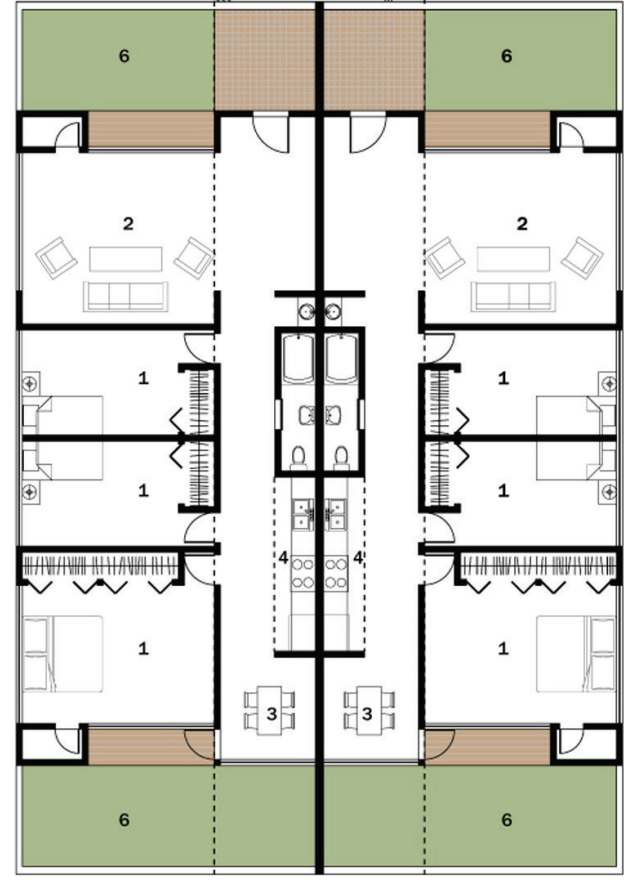

2008 FIRST PLACE

Sang Eun Lee

LYCEUM

*A traveling fellowship in Architecture*

Site Plan

Scale : 1" = 64'