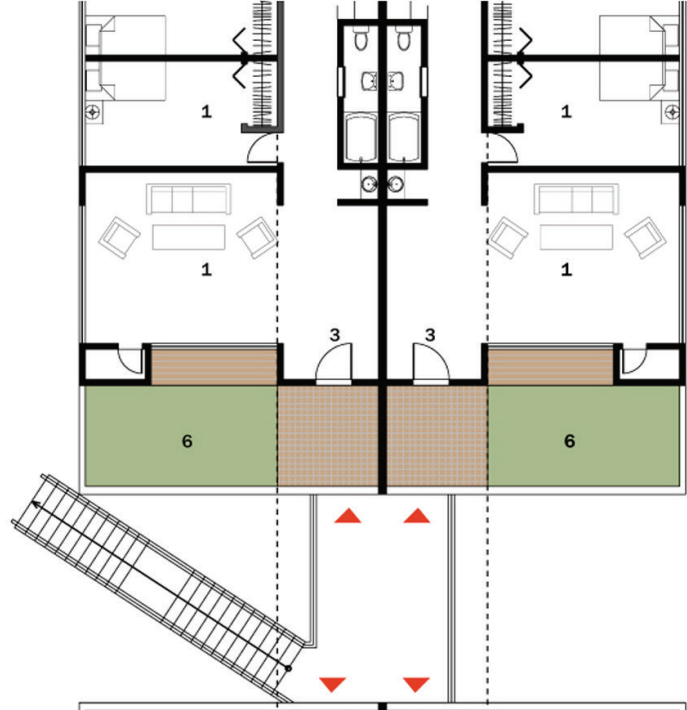

2008 FIRST PLACE

Sang Eun Lee

LYCEUM

*A traveling fellowship in Architecture*

Site Plan

Scale : 1" = 64'