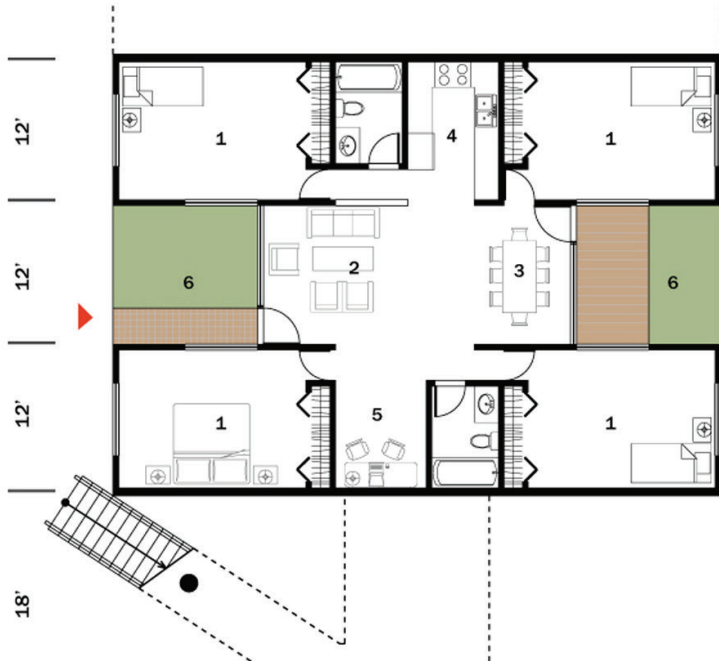

2008 FIRST PLACE

Sang Eun Lee

LYCEUM

*A traveling fellowship in Architecture*

Site Plan

Scale : 1" = 64'