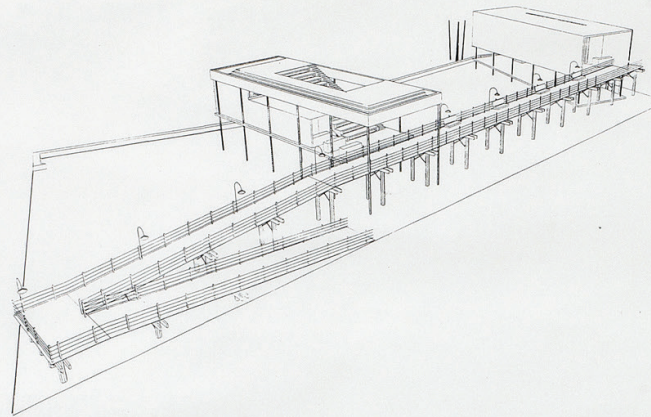

1997 SECOND PLACE

Christoph Kaiser

LYCEUM

*A traveling fellowship in Architecture*

SITE PLAN / ROOF ELEVATION  
(1/16"=1'-0")

VISITOR AND INFORMATION

SOUTH-EAST ELEVATION APPROACH (1/8"=1'-0")

CROSS SECTION LOOKING NORTHWEST (1/16"=1'-0")

PRIMARY FLOOR PLAN (1/16"=1'-0")

LONGITUDINAL SECTION LOOKING NORTH (1/16"=1'-0")

ELEVATION FROM SPORTSMAN ROAD (1/8"=1'-0")