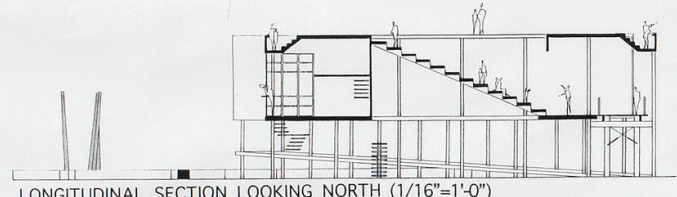

1997 SECOND PLACE

Christoph Kaiser

LYCEUM

*A traveling fellowship in Architecture*

SITE PLAN / ROOF ELEVATION  
(1/16"=1'-0")

VISITOR AND INFORMATION

SOUTH-EAST ELEVATION APPROACH (1/8"=1'-0")

CROSS SECTION LOOKING NORTHWEST (1/16"=1'-0")

PRIMARY FLOOR PLAN (1/16"=1'-0")

LONGITUDINAL SECTION LOOKING NORTH (1/16"=1'-0")

ELEVATION FROM SPORTSMAN ROAD (1/8"=1'-0")