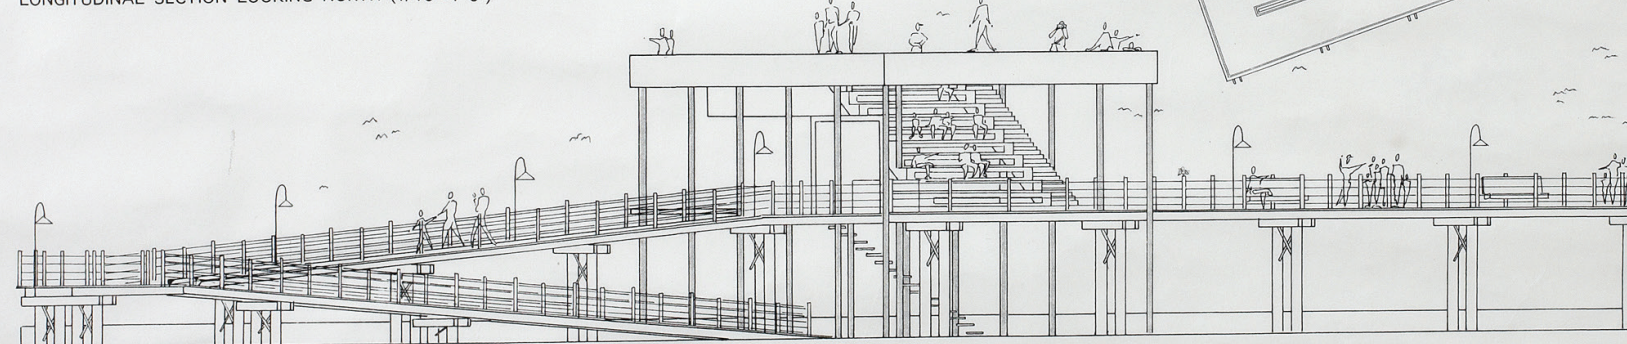

1997 SECOND PLACE

Christoph Kaiser

LYCEUM

*A traveling fellowship in Architecture*

SITE PLAN / ROOF ELEVATION  
(1/16"=1'-0")

VISITOR AND INFORMATION

SOUTH-EAST ELEVATION APPROACH (1/8"=1'-0")

CROSS SECTION LOOKING NORTHWEST (1/16"=1'-0")

PRIMARY FLOOR PLAN (1/16"=1'-0")

LONGITUDINAL SECTION LOOKING NORTH (1/16"=1'-0")

ELEVATION FROM SPORTSMAN ROAD (1/8"=1'-0")