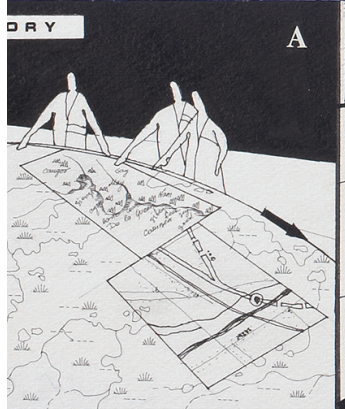

COLUMBUS OF

INSTITUTE FOR AN

FOR AN

NEW YORK

COLUMBUS CIRC

SOUTH-WEST SIDE OF INSTITUTE

on the point ±0.000 = plan on the point 51.000 SCALE OF FEET

AM 72 NY